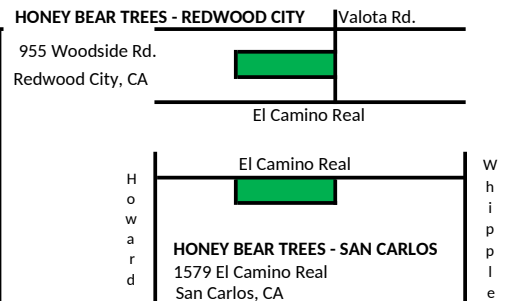

**Honey Bear Trees**

PO Box 5765  
Redwood City, CA 94063

Shelly: (650) 759-3648  
shellycocco@yahoo.com

Fax: (650) 368-3187

The finest trees for your home or special event

www.honeybeartrees.com

# San Mateo High School Music Boosters CHRISTMAS TREE AND WREATH Fundraising Program

**Your organization receives 15% of the purchase price when you buy a Holiday tree at HONEY BEAR TREES. Tell your friends & neighbors and raise even more money!**

Simply bring this flyer when you purchase your tree and wreath. (If you happen to forget it, there will be extra flyers on the lot). All our trees are of the finest quality and freshness, grown on the Cocco Christmas Tree Farm in Oregon's beautiful Cascade foothills. Here's a great opportunity to find the perfect Christmas Tree and support your organization at the same time!

<p><b>HONEY BEAR TREES - REDWOOD CITY</b> 955 Woodside Rd. Redwood City, CA 650-364-3507</p>	<p>Open: 11/20/2020 to 12/24/2020 7 - days a week 10:00 am to 8:00 pm</p>
<p><b>HONEY BEAR TREES - SAN CARLOS</b> 1579 El Camino Real San Carlos, CA</p>	<p>Open: 11/20/2020 to 12/24/2020 7 - days a week 10:00 am to 8:00 pm</p>