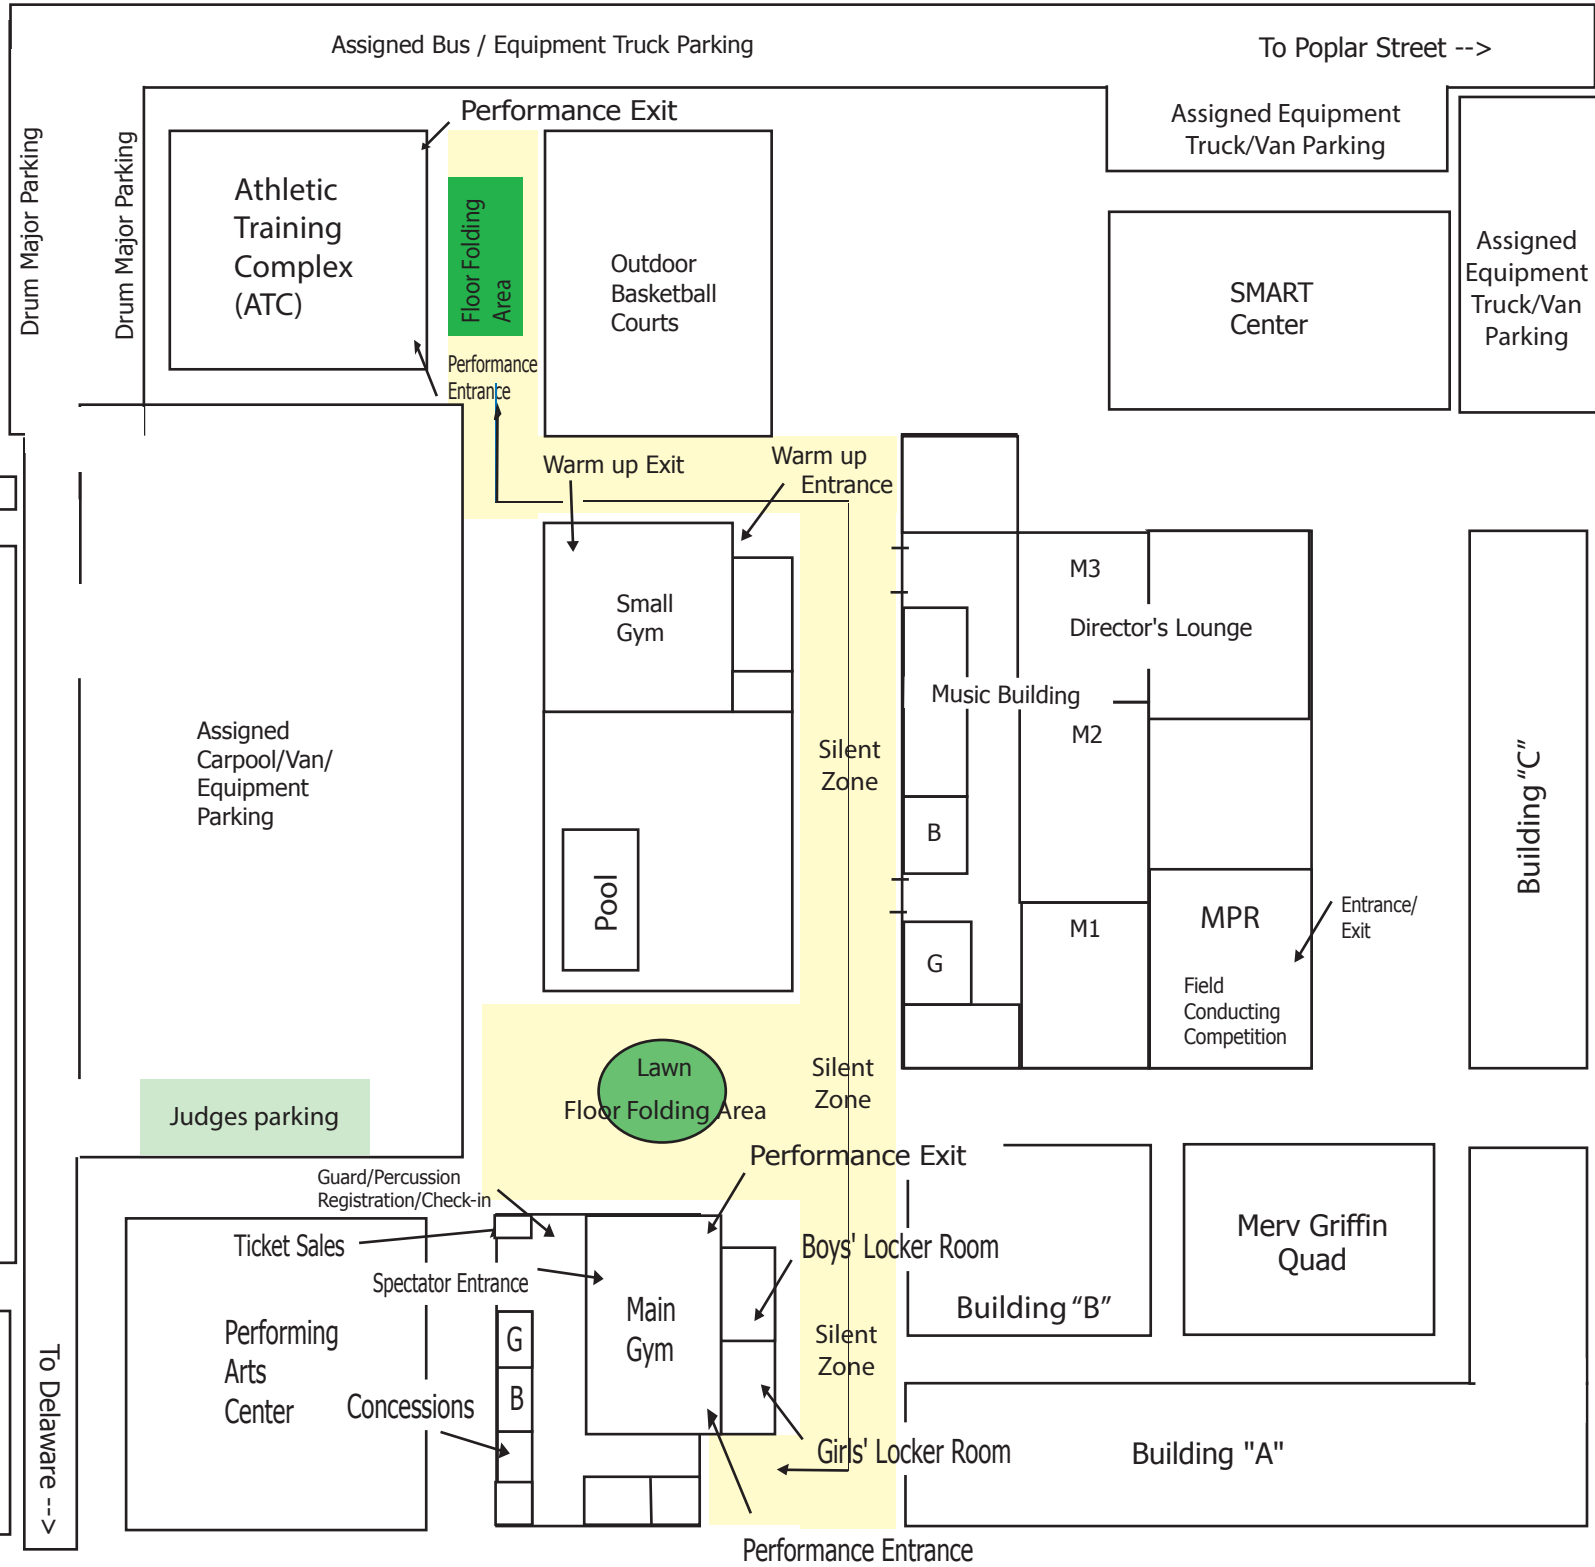

# San Mateo High School Campus Map

Additional parking available on Delaware and Poplar

**\*\*DO NOT PARK AT THE WOODLAKE SHOPPING CENTER! YOU WILL BE TOWED\*\***

L-Pattern Drum Major Competition

DISTRICT OFFICE

BASEBALL FIELD

Softball Field

TRUCK RESTROOM

PAC

PARKING

GYM 2

1 2 3 4 5 6 7

GYM 1

SPRINT LAWN

SWIMMING POOL

Warm Up Gym

BASKETBALL COURTS

WASH PAD

SCHOOL BUS YARD

E

A

B

MUSIC  
M  
FC

SMART CENTER

ADULT SCHOOL

C

BIOTECH  
D

ADULT SCHOOL PORTABLES

N DELAWARE ST